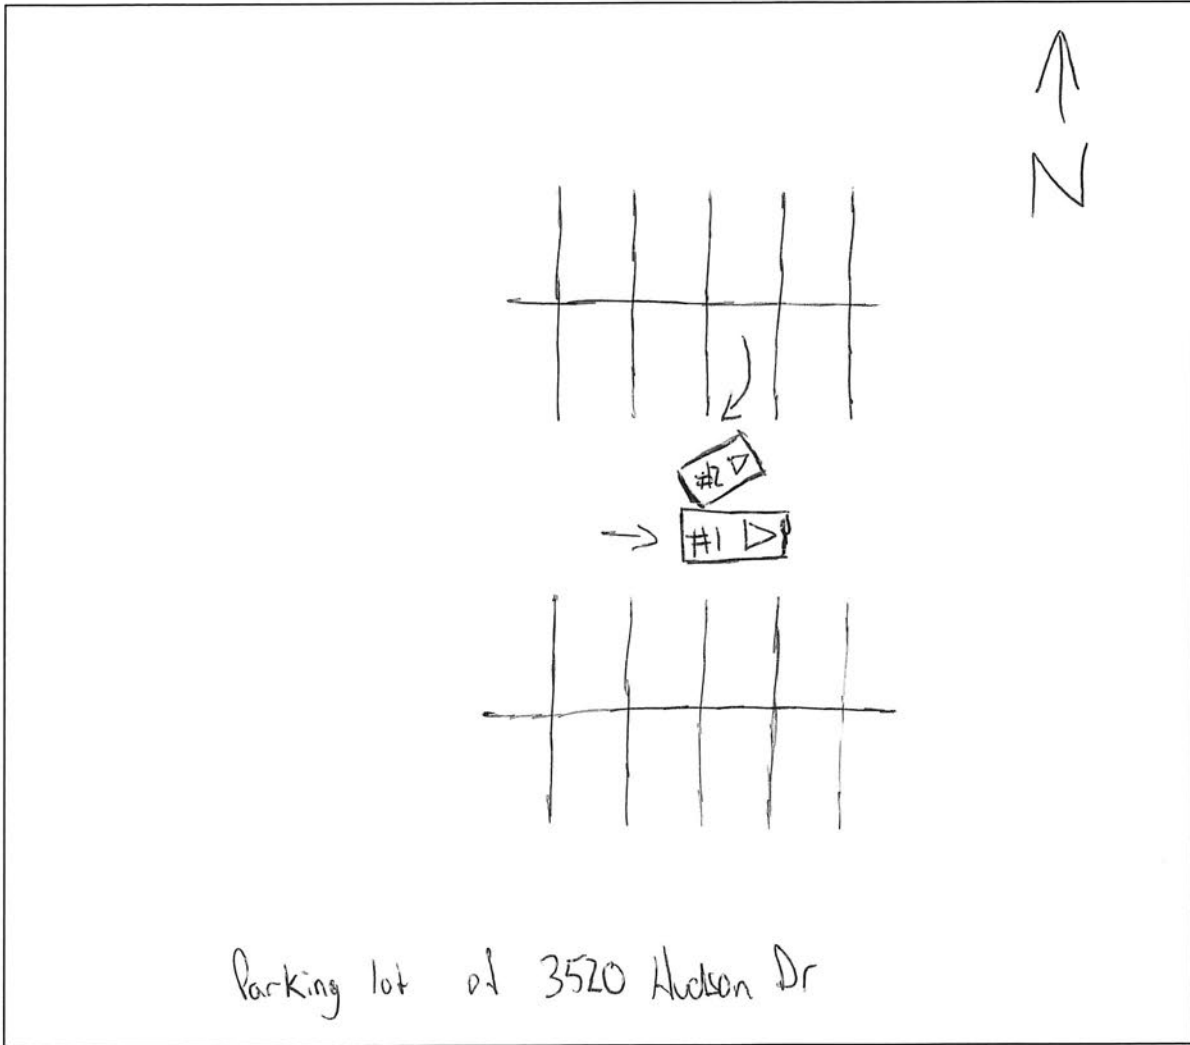

STOW POLICE DEPARTMENT

FIELD SKETCH (not drawn to scale)

WEATHER

- ☒ CLEAR
- ☐ RAIN
- ☐ SNOW
- ☐ FOG
- ☐ OTHER

LIGHT

- ☒ DAYLIGHT
- ☐ DAWN
- ☐ DUSK
- ☐ DARK - LIGHTED ROAD
- ☐ DARK - NOT LIGHTED
- ☐ DARK - UNK LIGHTING
- ☐ UNKNOWN

SURFACE

- ☒ DRY
- ☐ WET
- ☐ SNOW
- ☐ ICE
- ☐ OTHER

ROAD

- ☐ CONCRETE
- ☒ BLACKTOP
- ☐ DIRT
- ☐ OTHER