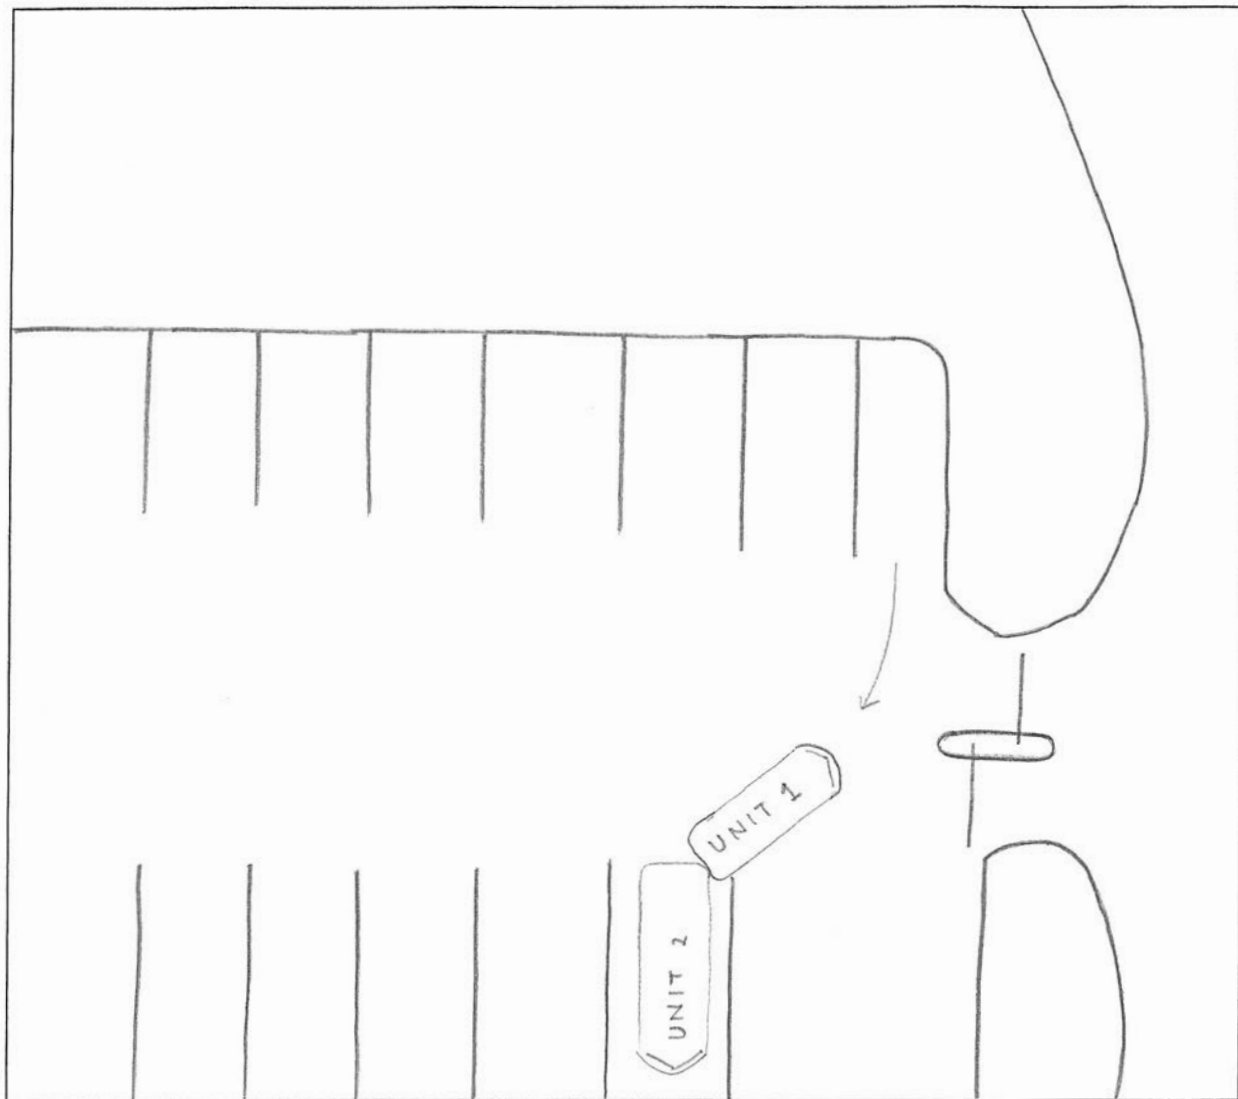

STOW POLICE DEPARTMENT

FIELD SKETCH (not drawn to scale)

WEATHER

- CLEAR
- RAIN
- SNOW
- FOG
- OTHER

LIGHT

- DAYLIGHT
- DAWN
- DUSK
- DARK - LIGHTED ROAD
- DARK - NOT LIGHTED
- DARK - UNK LIGHTING
- UNKNOWN

SURFACE

- DRY
- WET
- SNOW
- ICE
- OTHER

ROAD

- CONCRETE
- BLACKTOP
- DIRT
- OTHER