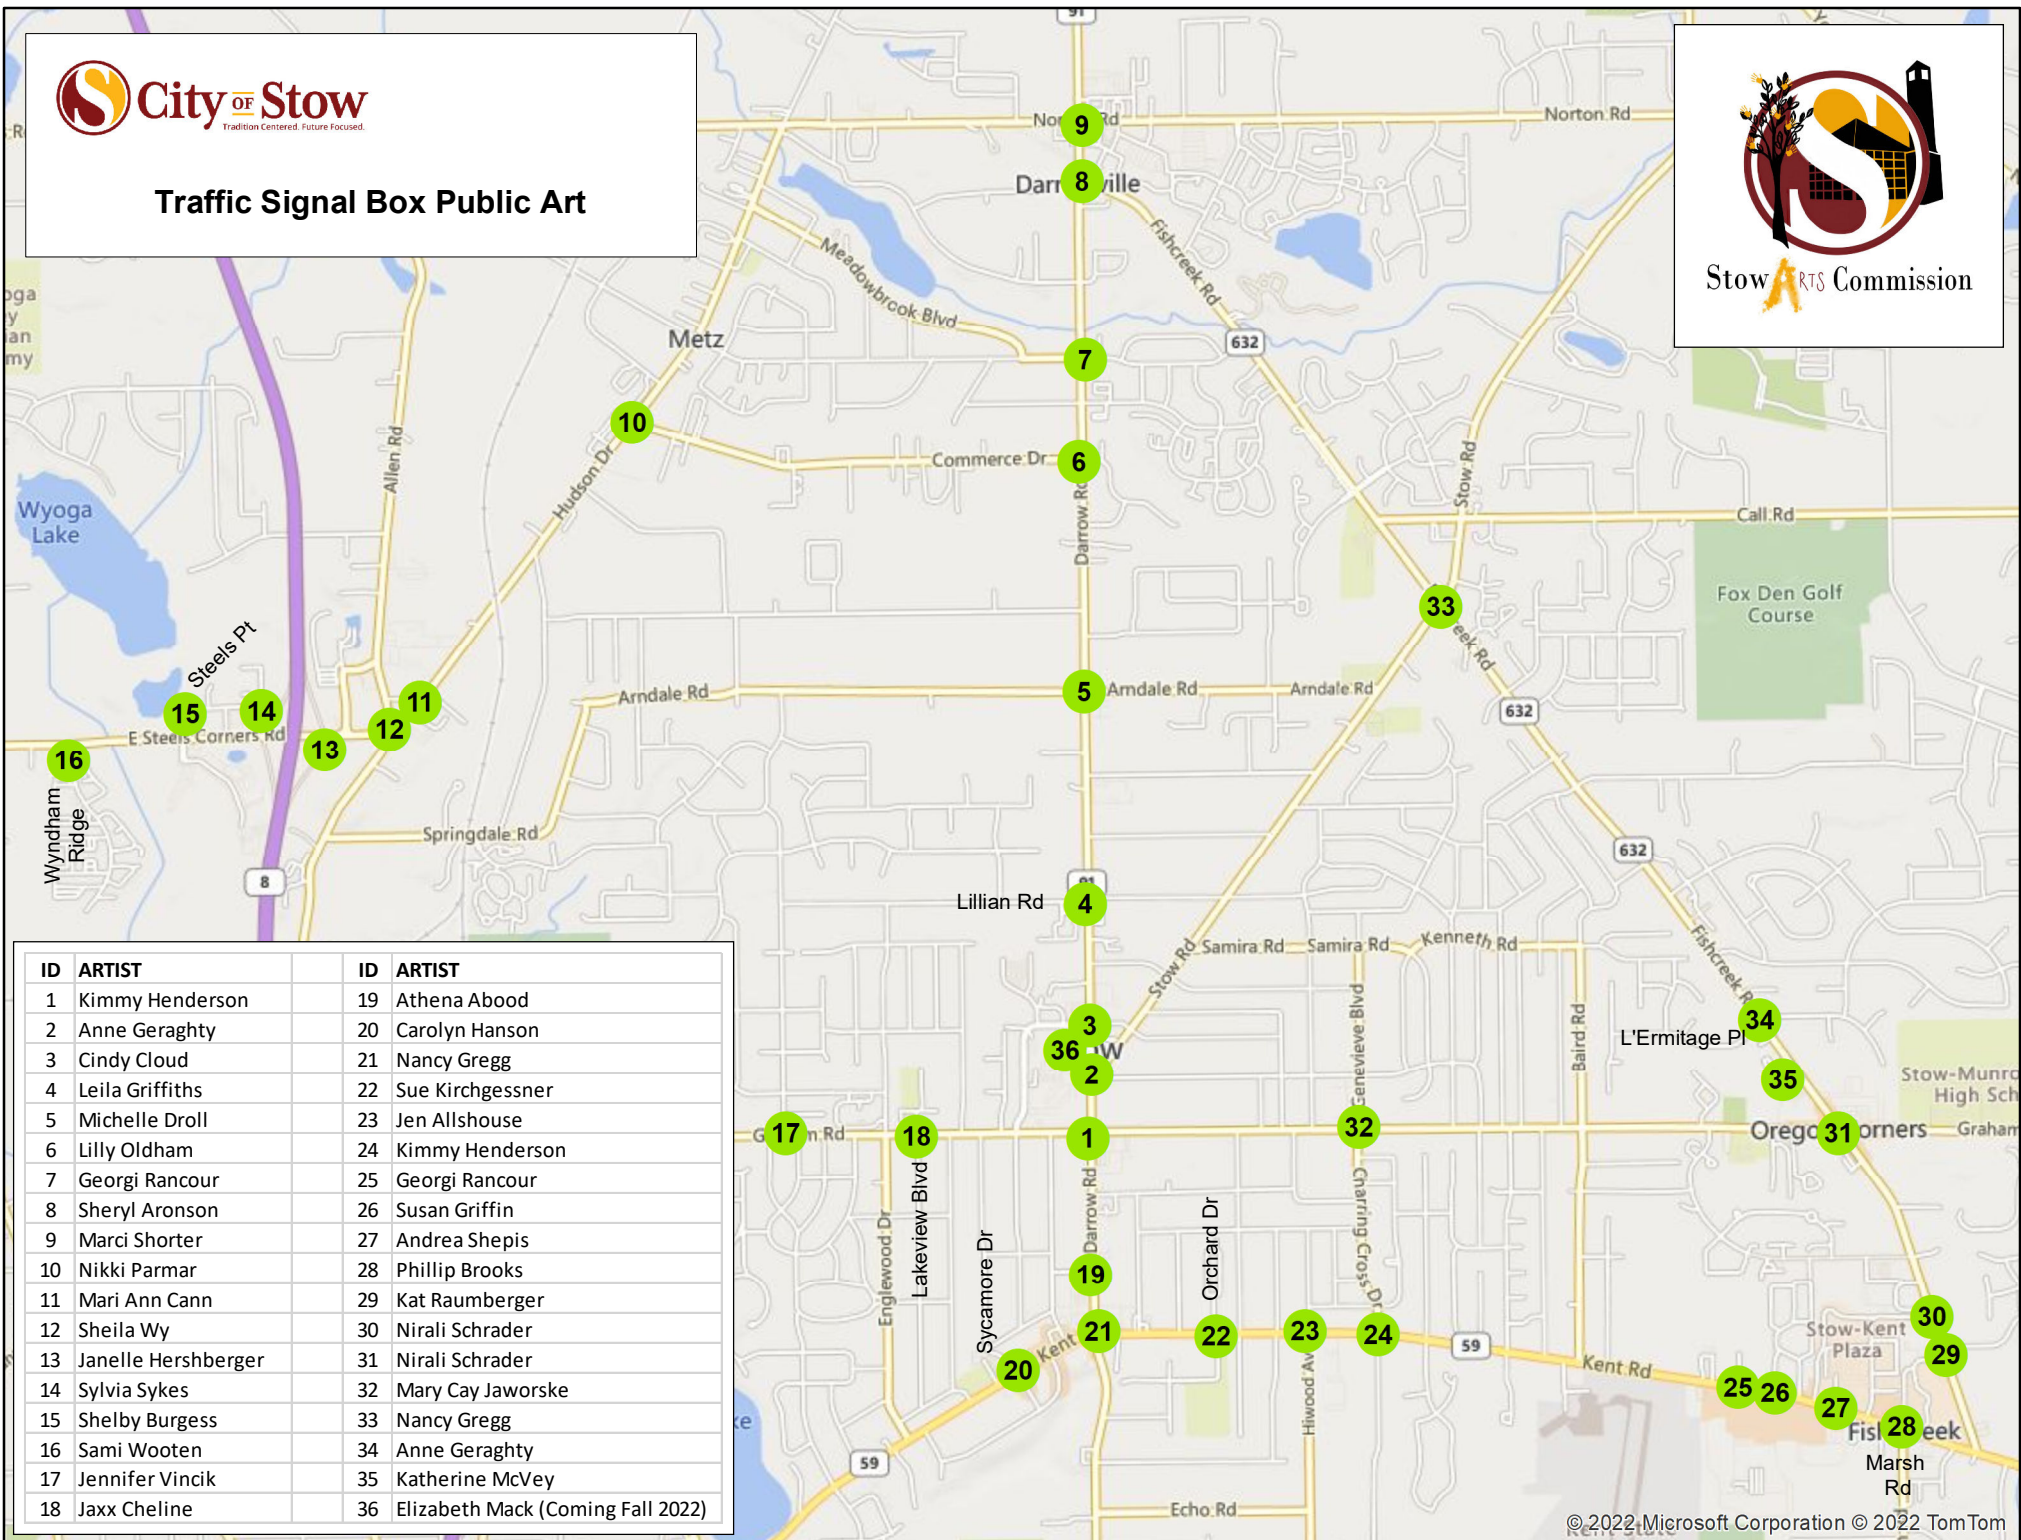

Traffic Signal Box Public Art

Stow Arts Commission

| ID | ARTIST | ID | ARTIST |
|----|---------------------|----|-----------------------------------|
| 1 | Kimmy Henderson | 19 | Athena Abood |
| 2 | Anne Geraghty | 20 | Carolyn Hanson |
| 3 | Cindy Cloud | 21 | Nancy Gregg |
| 4 | Leila Griffiths | 22 | Sue Kirchgessner |
| 5 | Michelle Droll | 23 | Jen Allshouse |
| 6 | Lilly Oldham | 24 | Kimmy Henderson |
| 7 | Georgi Rancour | 25 | Georgi Rancour |
| 8 | Sheryl Aronson | 26 | Susan Griffin |
| 9 | Marci Shorter | 27 | Andrea Shepis |
| 10 | Nikki Parmar | 28 | Phillip Brooks |
| 11 | Mari Ann Cann | 29 | Kat Raumberger |
| 12 | Sheila Wy | 30 | Nirali Schrader |
| 13 | Janelle Hershberger | 31 | Nirali Schrader |
| 14 | Sylvia Sykes | 32 | Mary Cay Jaworske |
| 15 | Shelby Burgess | 33 | Nancy Gregg |
| 16 | Sami Wooten | 34 | Anne Geraghty |
| 17 | Jennifer Vincik | 35 | Katherine McVey |
| 18 | Jaxx Cheline | 36 | Elizabeth Mack (Coming Fall 2022) |