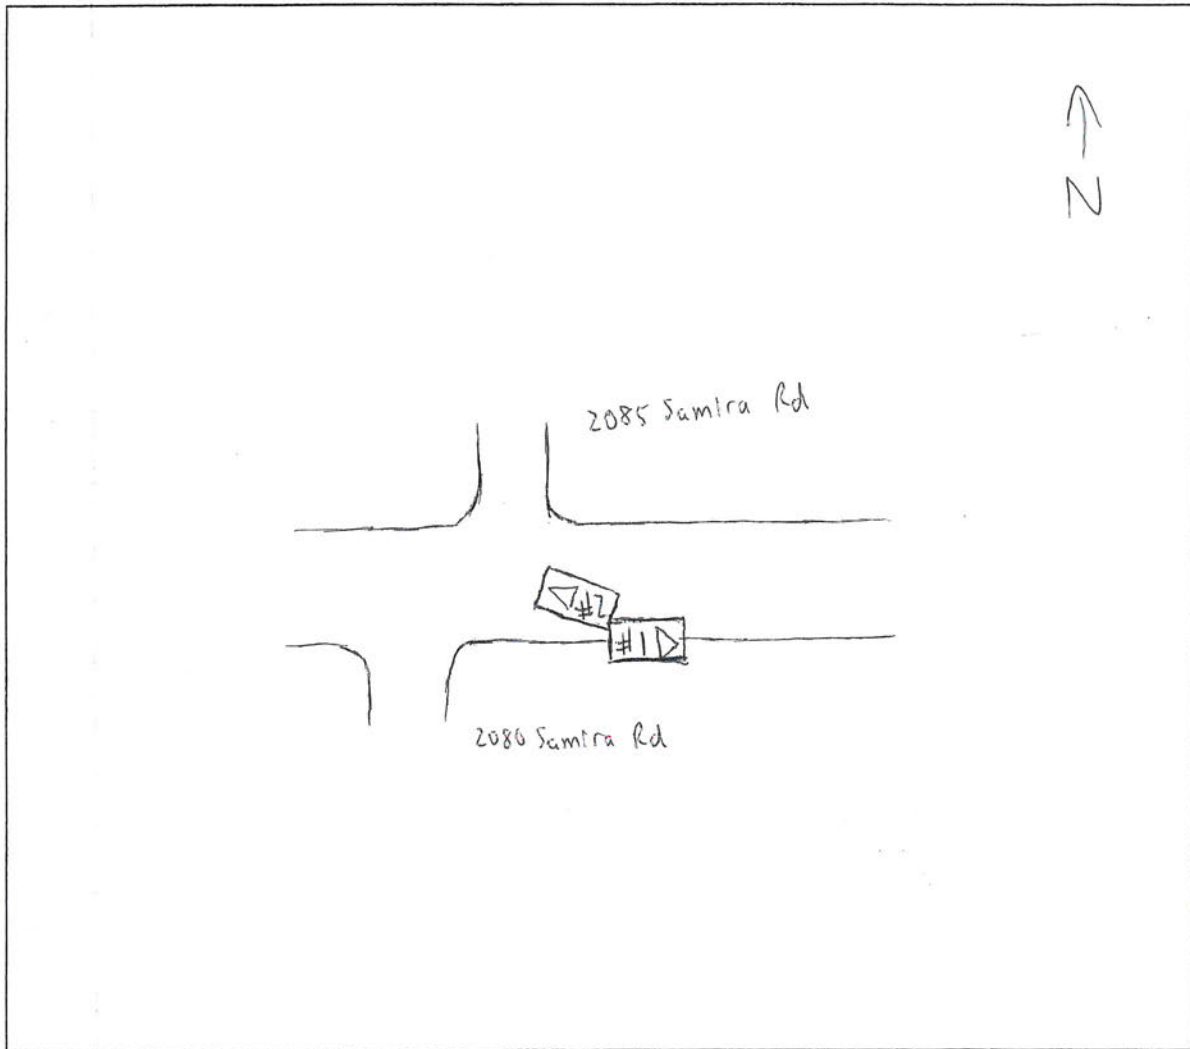

STOW POLICE DEPARTMENT

FIELD SKETCH (not drawn to scale)

WEATHER

- ☐ CLEAR
- ☒ RAIN
- ☐ SNOW
- ☐ FOG
- ☐ OTHER

LIGHT

- ☒ DAYLIGHT
- ☐ DAWN
- ☐ DUSK
- ☐ DARK - LIGHTED ROAD
- ☐ DARK - NOT LIGHTED
- ☐ DARK - UNK LIGHTING
- ☐ UNKNOWN

SURFACE

- ☐ DRY
- ☒ WET
- ☐ SNOW
- ☐ ICE
- ☐ OTHER

ROAD

- ☐ CONCRETE
- ☒ BLACKTOP
- ☐ DIRT
- ☐ OTHER