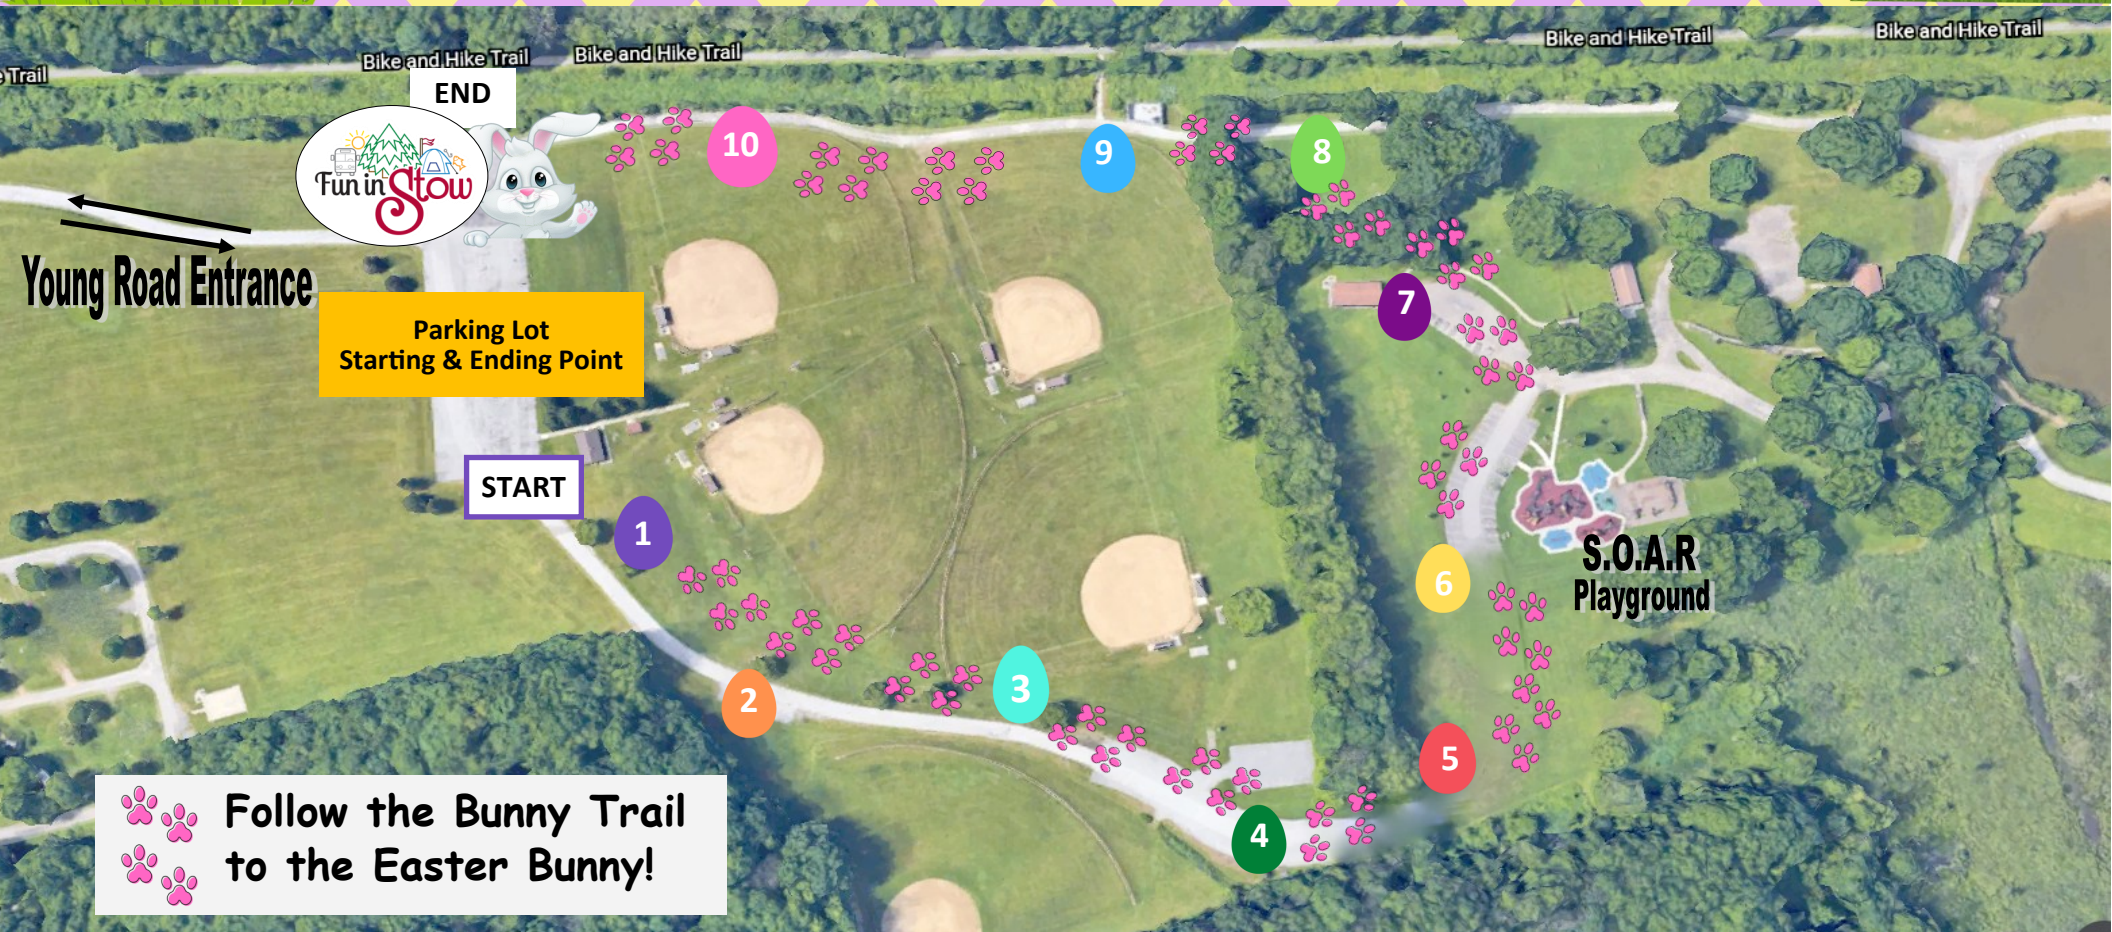

# BUNNY TRAIL HOP MAP

 **Follow the Bunny Trail to the Easter Bunny!**

- |  |   |  |
|--|---|--|
| <b>1</b> Stow-Munroe Falls Lions Club    | <b>5</b> Freedom Hill Community Church    | <b>8</b> Redemption Chapel                 |
| <b>2</b> Stow Senior Commission          | <b>6</b> Darrow Street Grange             | <b>9</b> New Life Church                   |
| <b>3</b> Stow Presbyterian Church        | <b>7</b> Stow-Munroe Falls Public Library | <b>10</b> Rotary Club of Stow-Munroe Falls |
| <b>4</b> Summit County Children Services |   |  |