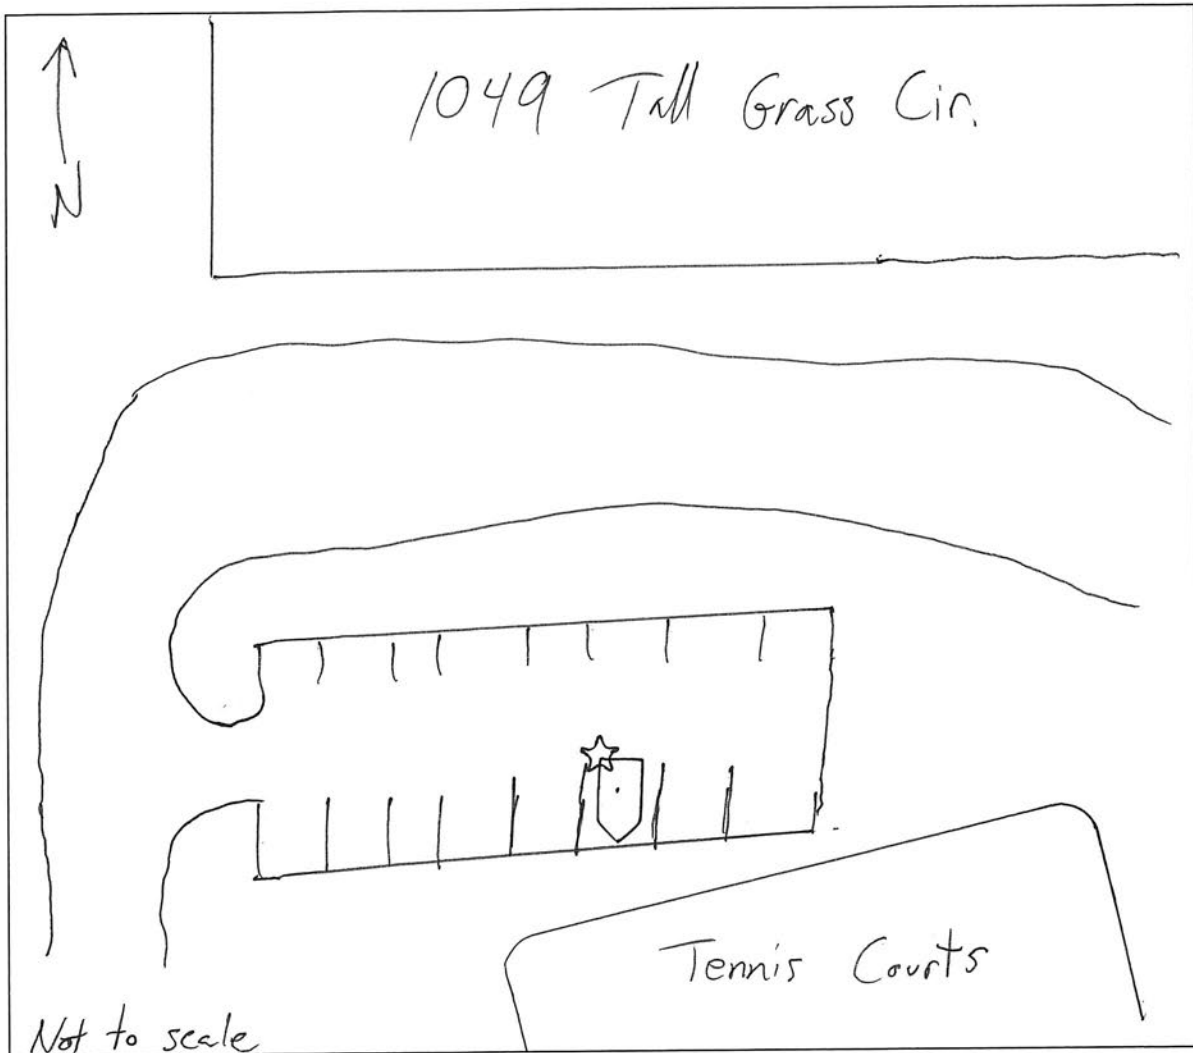

1-8-26

STOW POLICE DEPARTMENT

FIELD SKETCH (not drawn to scale)

WEATHER

- CLEAR
- RAIN
- SNOW
- FOG
- OTHER

LIGHT

- DAYLIGHT
- DAWN
- DUSK
- DARK - LIGHTED ROAD
- DARK - NOT LIGHTED
- DARK - UNK LIGHTING
- UNKNOWN