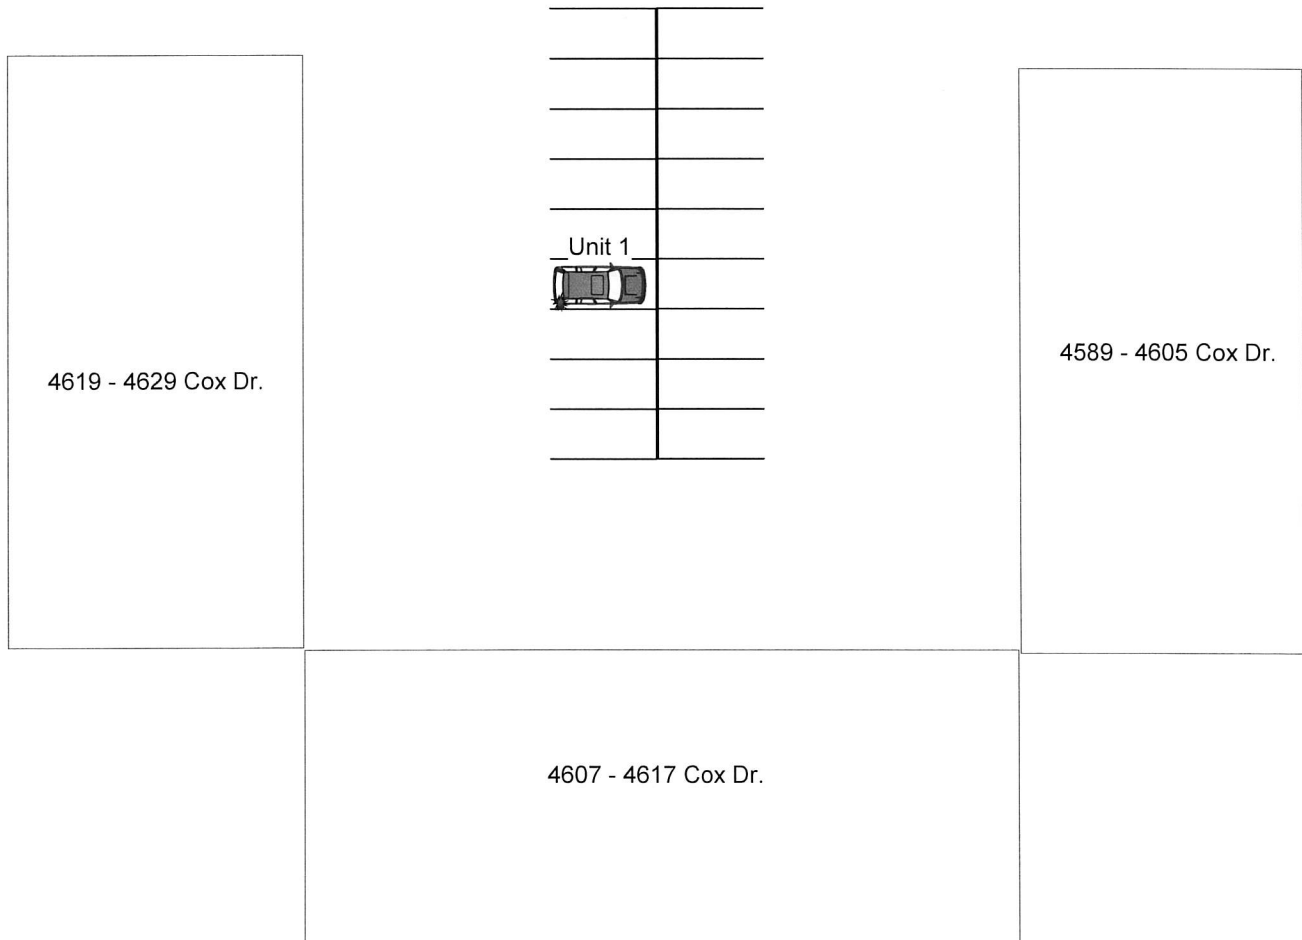

Not To Scale