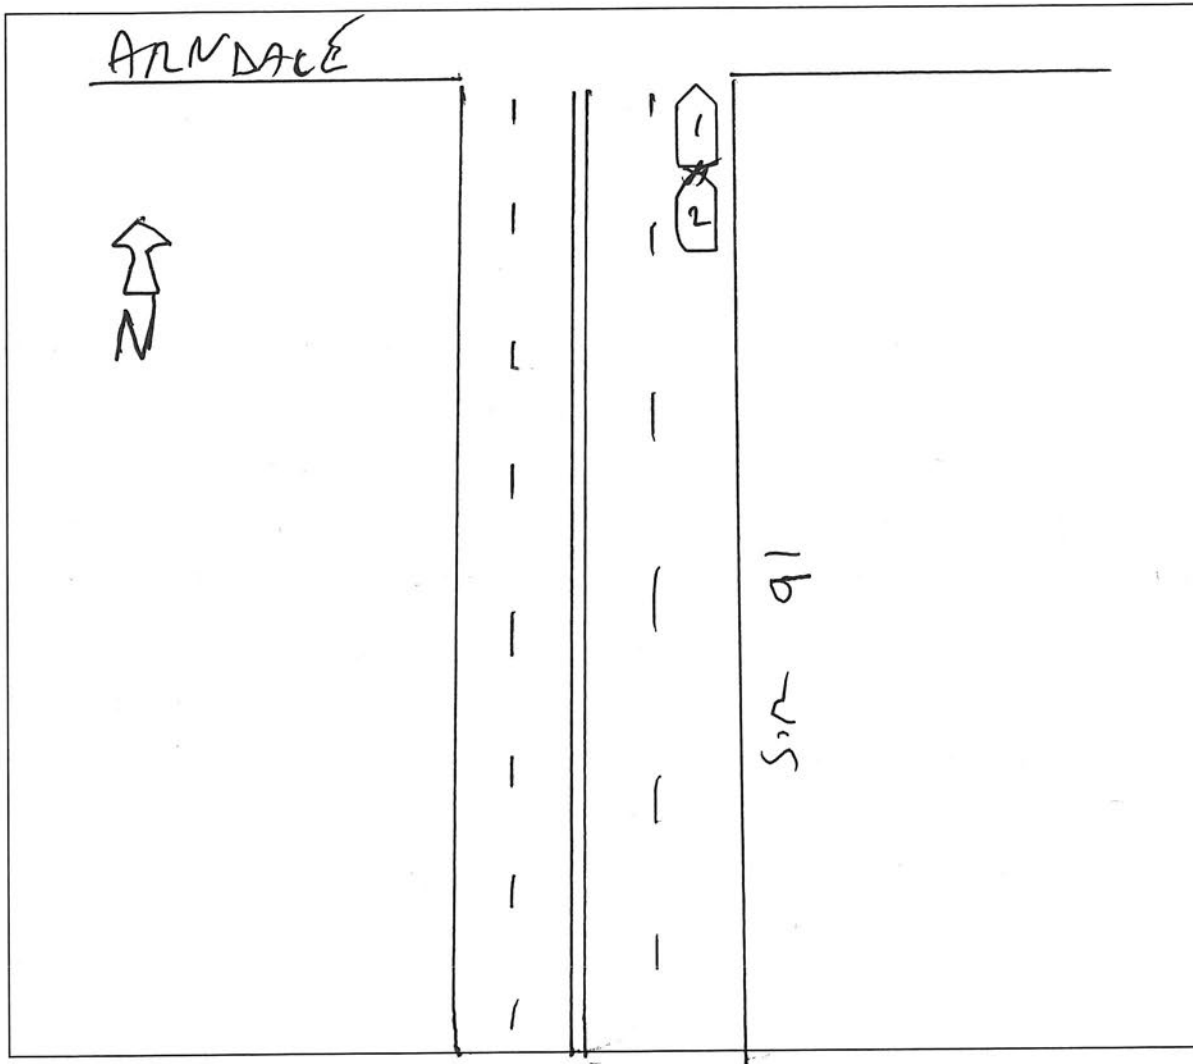

STOW POLICE DEPARTMENT

FIELD SKETCH (not drawn to scale)

WEATHER

- ☒ CLEAR
- ☐ RAIN
- ☐ SNOW
- ☐ FOG
- ☐ OTHER

LIGHT

- ☒ DAYLIGHT
- ☐ DAWN
- ☐ DUSK
- ☐ DARK - LIGHTED ROAD
- ☐ DARK - NOT LIGHTED
- ☐ DARK - UNK LIGHTING
- ☐ UNKNOWN

SURFACE

- ☒ DRY
- ☐ WET
- ☐ SNOW
- ☐ ICE
- ☐ OTHER

ROAD

- ☐ CONCRETE
- ☒ BLACKTOP
- ☐ DIRT
- ☐ OTHER