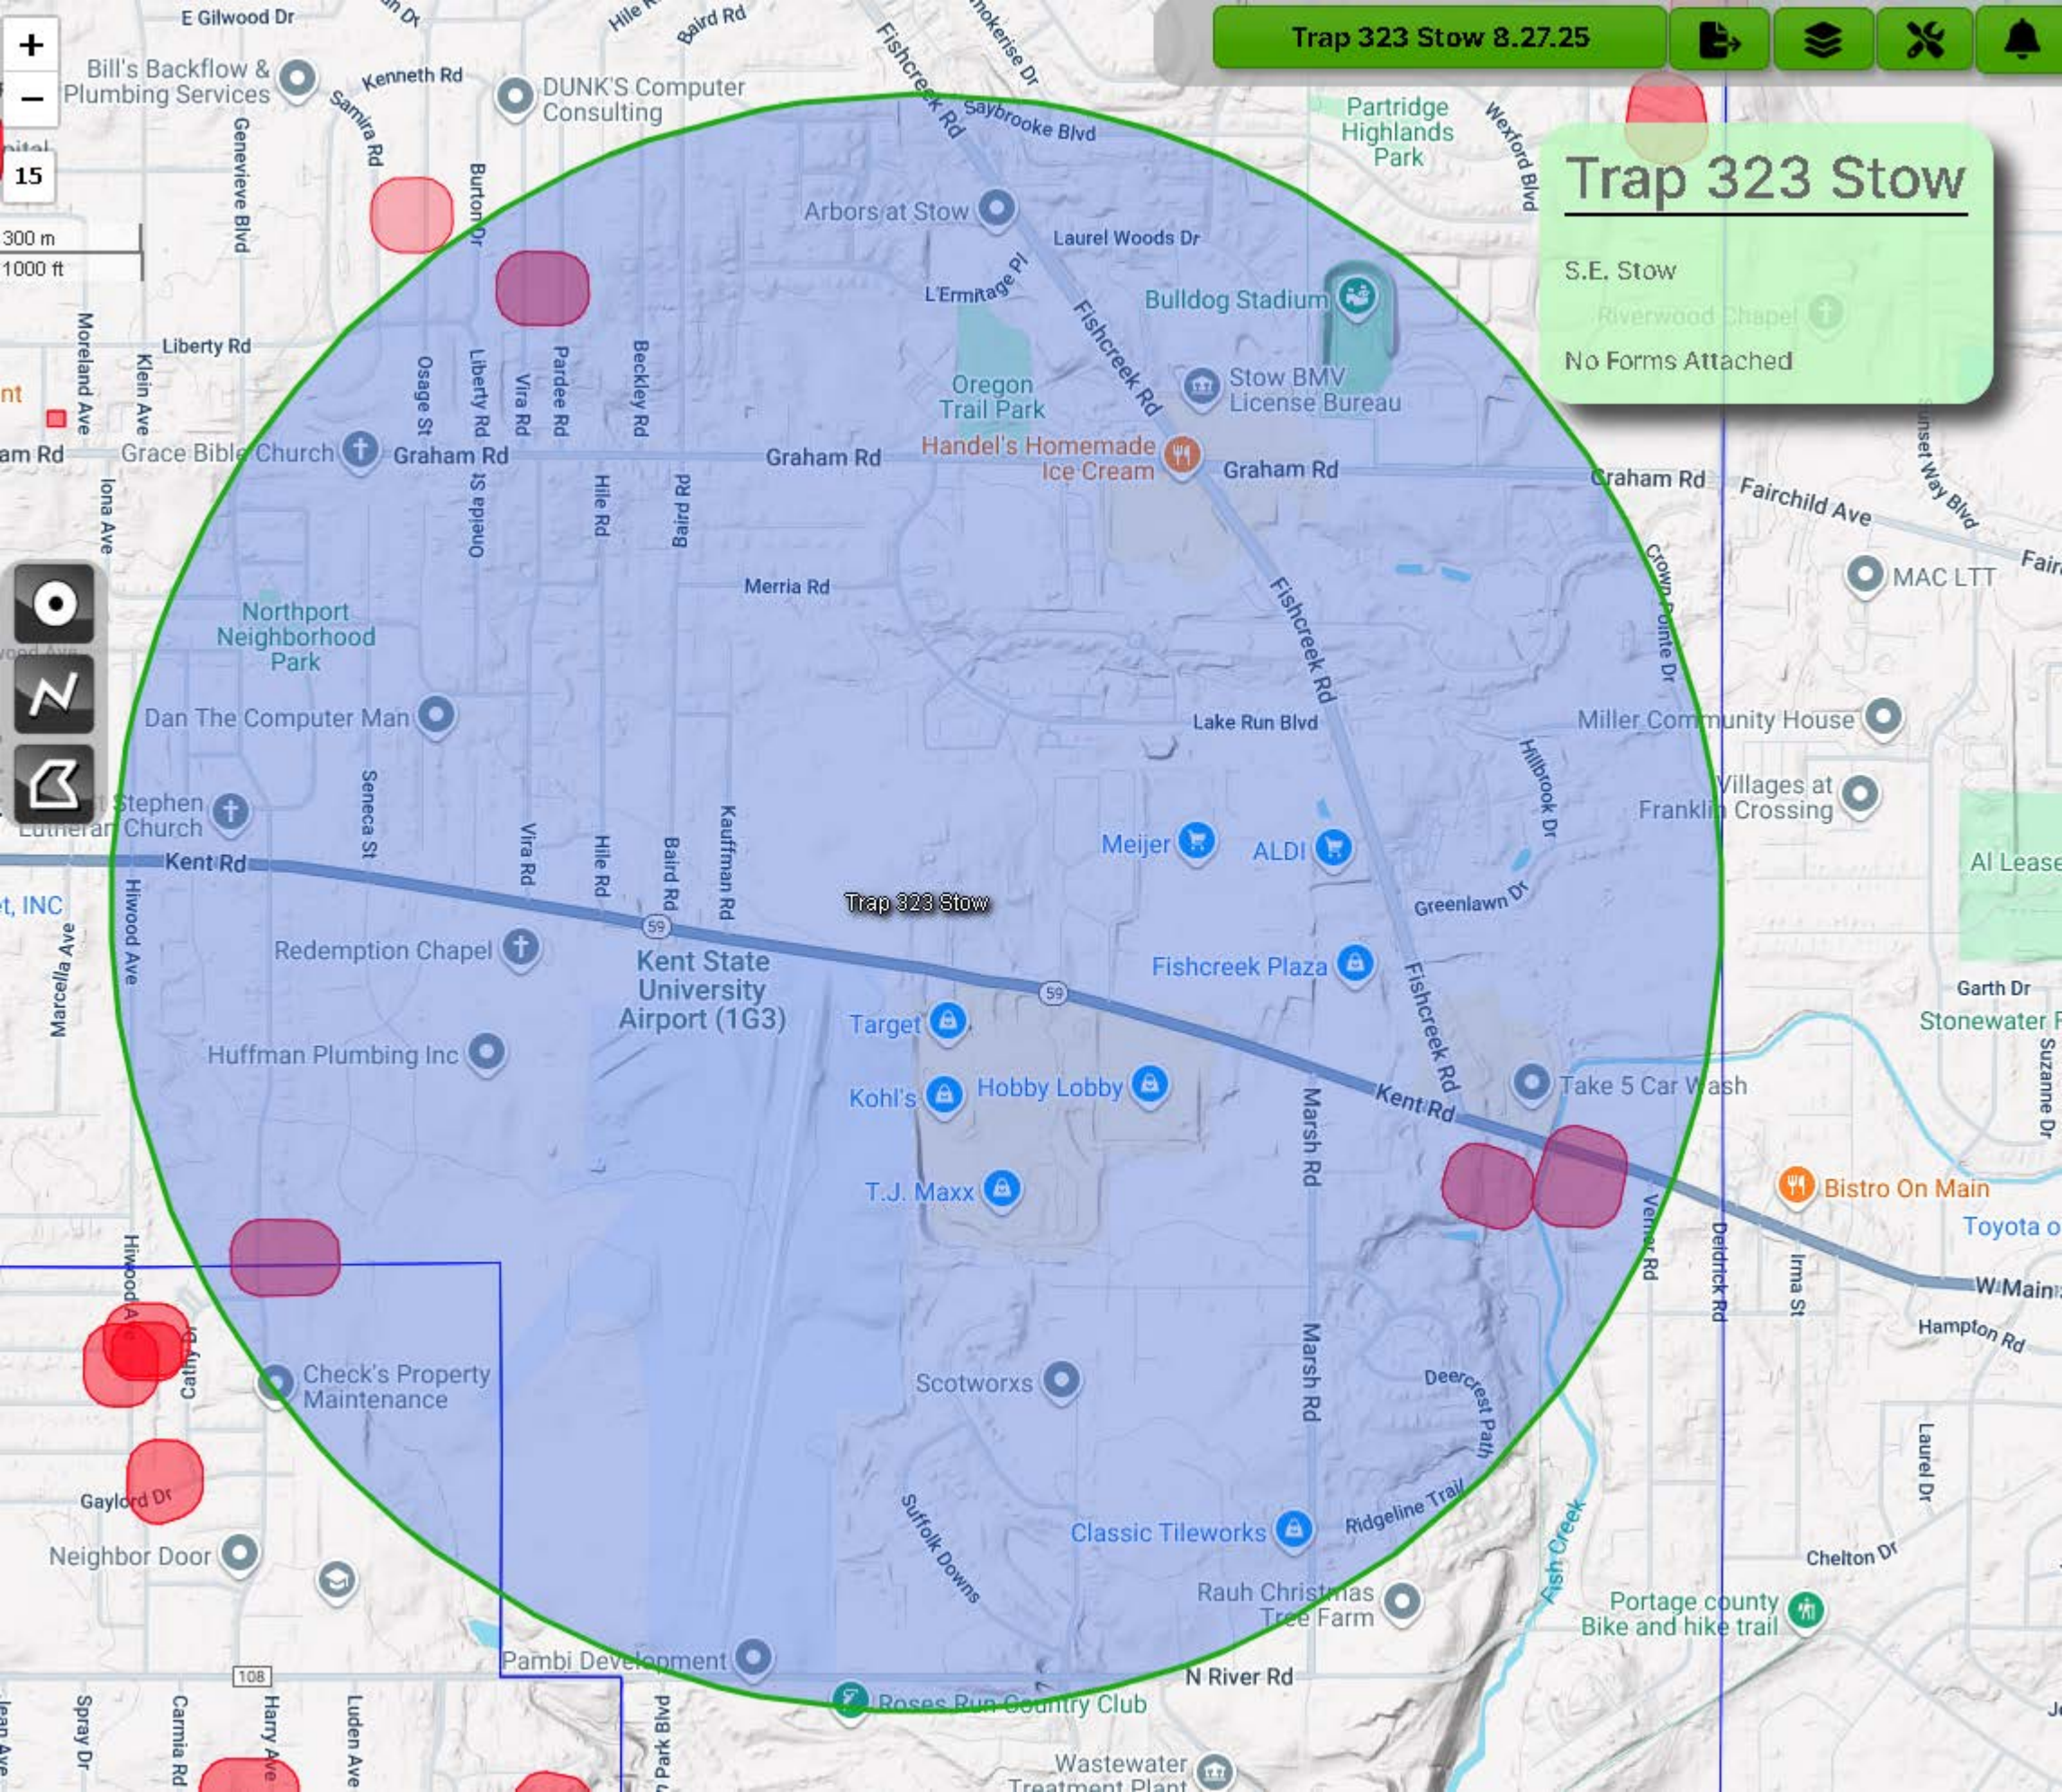

Trap 323 Stow

S.E. Stow

Riverwood Chapel

No Forms Attached

Map controls: Zoom in (+), Zoom out (-), Scale (15), Scale bar (300 m, 1000 ft)

Map navigation: Home, Street View, Directions

Trap 323 Stow

Kent State University Airport (1G3)

Portage county Bike and hike trail