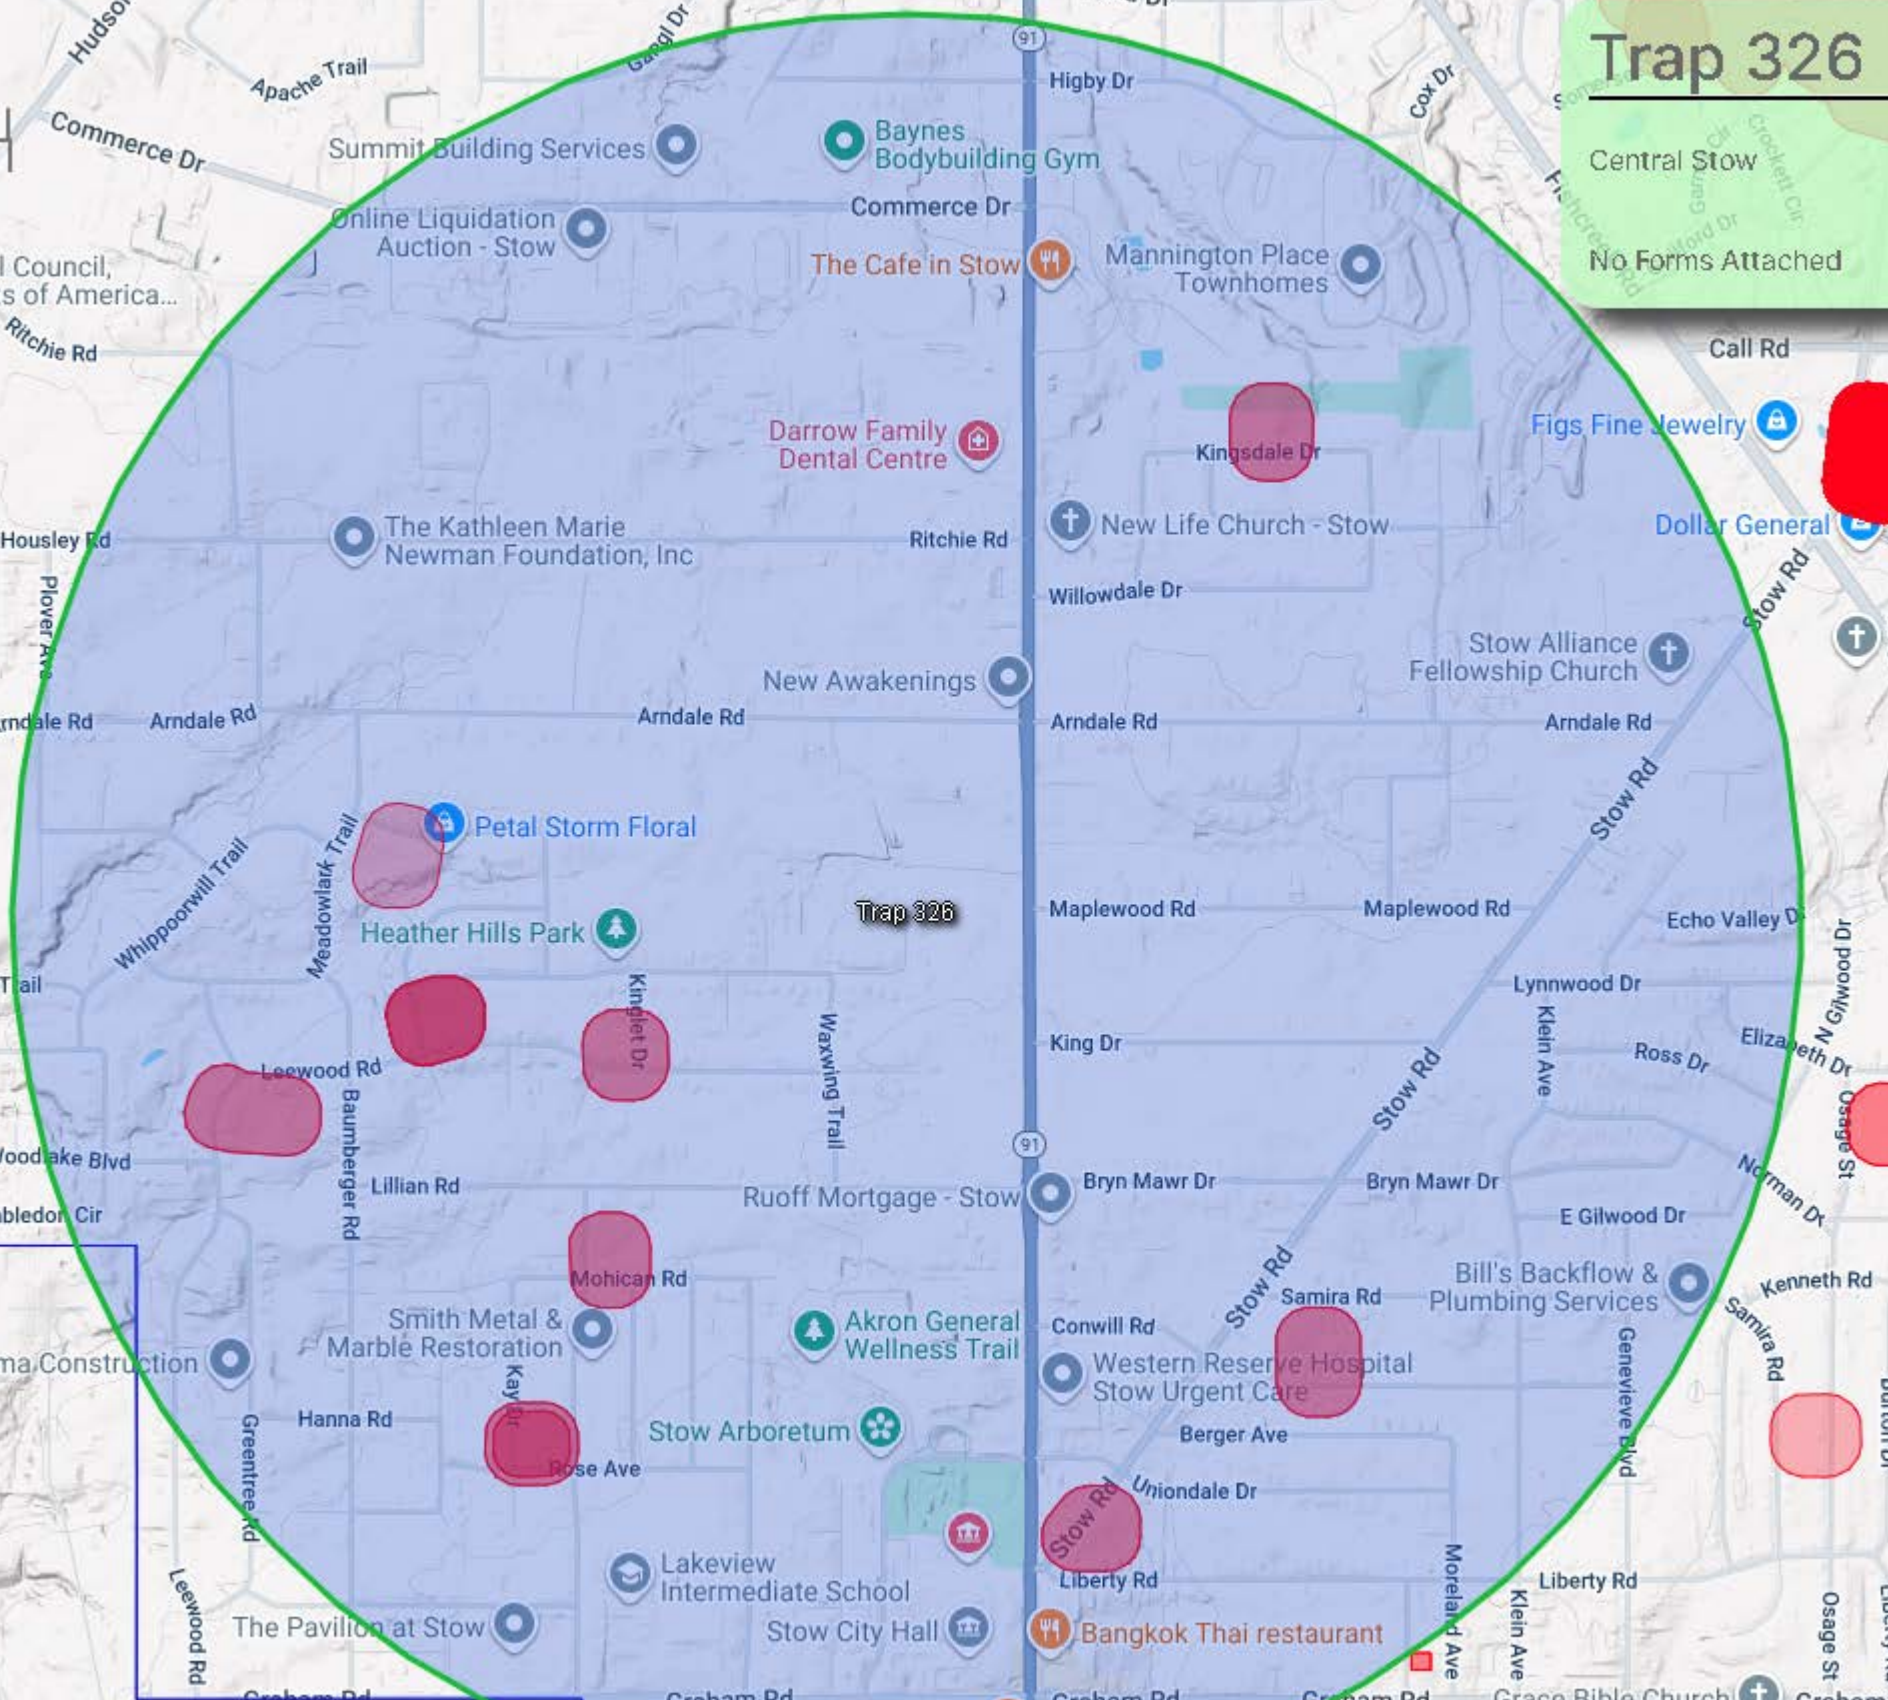

Trap 326 Stow 8.25.25

Trap 326

Central Stow

No Forms Attached

15

Trap 326

Business Window & Deck Cleaning

Boy Wow B...

Lakeview School

Woodlake Blvd

Edgewood D

Wimbledon Cir

Oak Rd

Waxwing Trail

Marhofer Ave

Maplewood Rd

Darrow

Maplewood Rd

Moreland Ave

King Dr

Iona Ave

Bryn Mawr Dr

Liberty Rd

Samira Rd

Grace Bible Church

Samira Rd

Osage St

Samira Rd

Liberty Rd

Samira Rd

Pardee Rd

Vira Rd