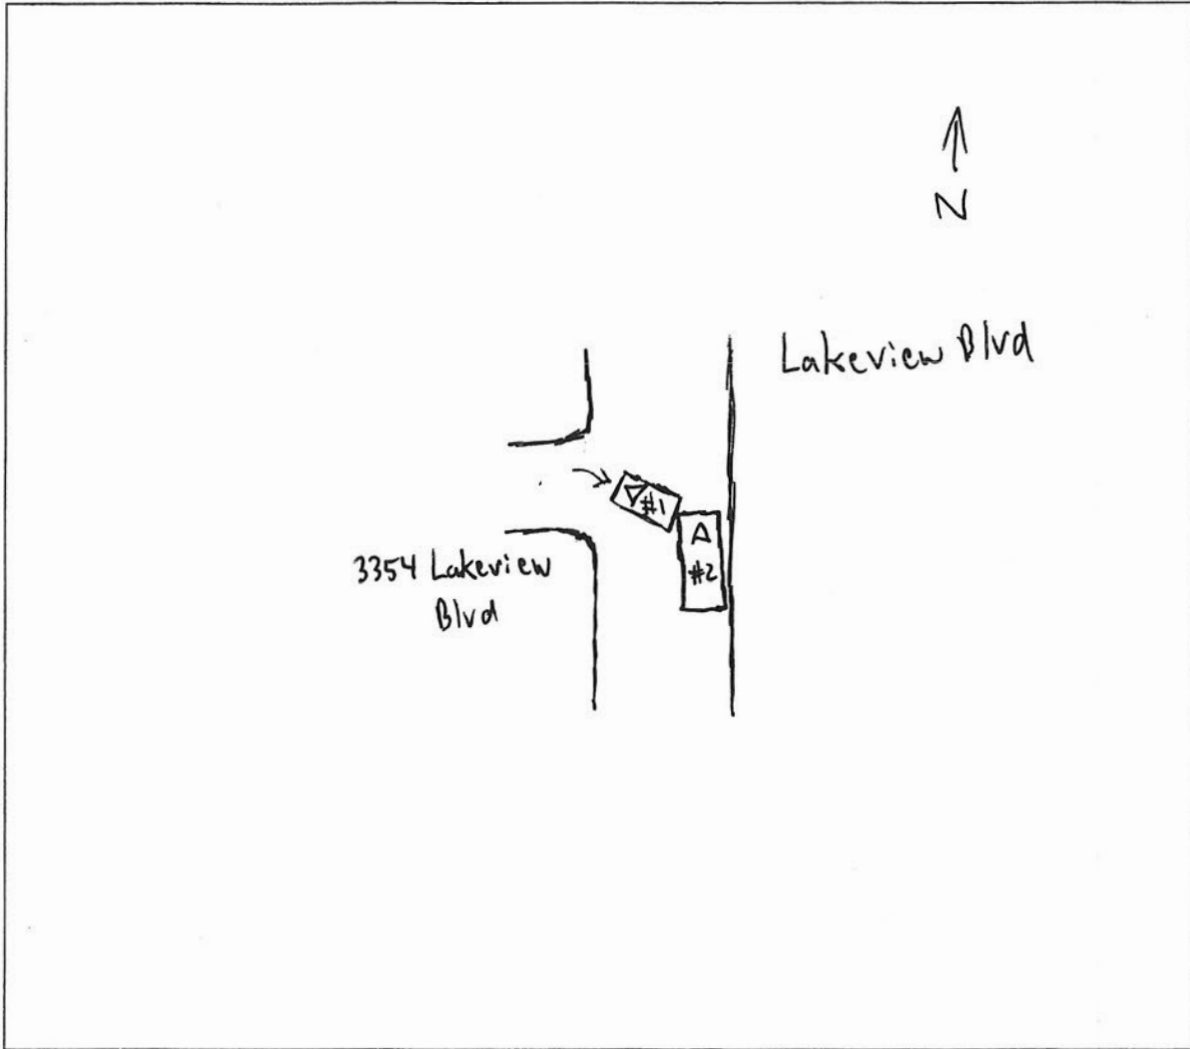

STOW POLICE DEPARTMENT

FIELD SKETCH (not drawn to scale)

WEATHER

- ☐ CLEAR
- ☒ RAIN
- ☐ SNOW
- ☐ FOG
- ☐ OTHER

LIGHT

- ☒ DAYLIGHT
- ☐ DAWN
- ☐ DUSK
- ☐ DARK - LIGHTED ROAD
- ☐ DARK - NOT LIGHTED
- ☐ DARK - UNK LIGHTING
- ☐ UNKNOWN

SURFACE

- ☐ DRY
- ☒ WET
- ☐ SNOW
- ☐ ICE
- ☐ OTHER

ROAD

- ☐ CONCRETE
- ☒ BLACKTOP
- ☐ DIRT
- ☐ OTHER