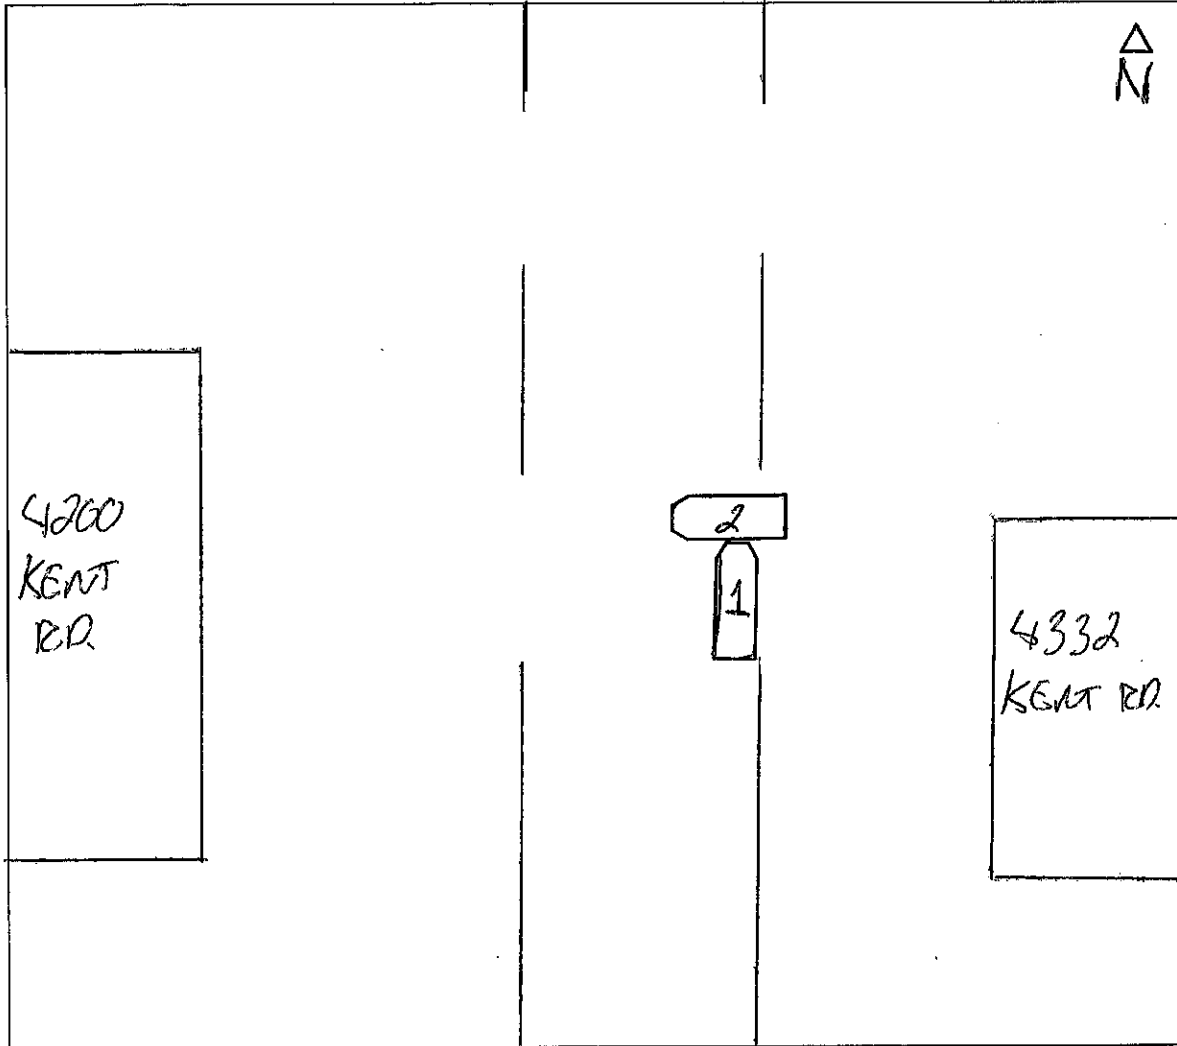

STOW POLICE DEPARTMENT

FIELD SKETCH (not drawn to scale)

WEATHER

- ☒ CLEAR
- ☐ RAIN
- ☐ SNOW
- ☐ FOG
- ☐ OTHER

LIGHT

- ☒ DAYLIGHT
- ☐ DAWN
- ☐ DUSK
- ☐ DARK - LIGHTED ROAD
- ☐ DARK - NOT LIGHTED
- ☐ DARK - UNK LIGHTING
- ☐ UNKNOWN

SURFACE

- ☒ DRY
- ☐ WET
- ☐ SNOW
- ☐ ICE
- ☐ OTHER

ROAD

- ☐ CONCRETE
- ☒ BLACKTOP
- ☐ DIRT
- ☐ OTHER