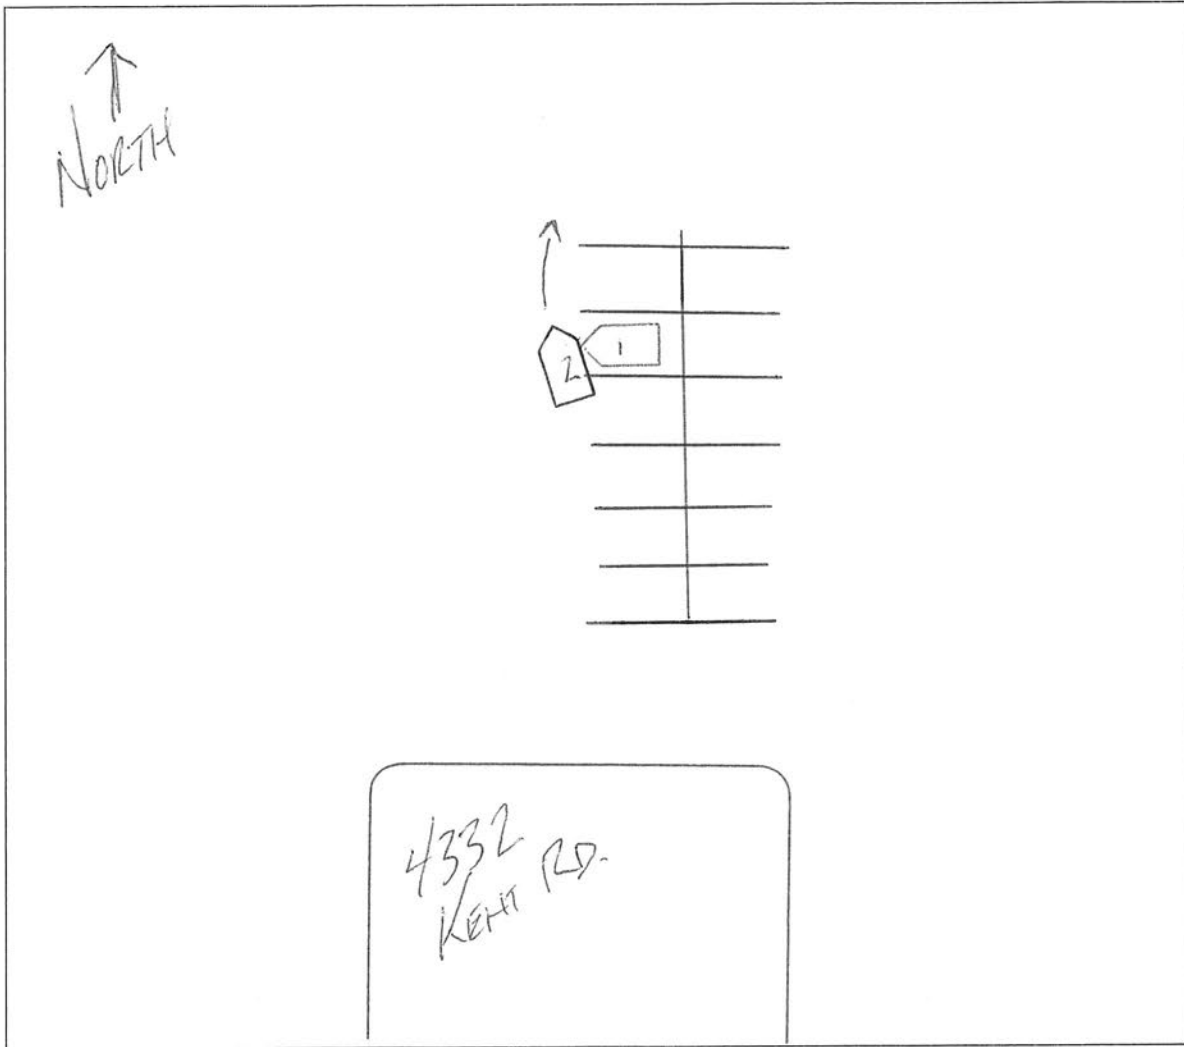

3-8-25

STOW POLICE DEPARTMENT

FIELD SKETCH (not drawn to scale)

WEATHER

- CLEAR
- RAIN
- SNOW
- FOG
- OTHER

LIGHT

- DAYLIGHT
- DAWN
- DUSK
- DARK - LIGHTED ROAD
- DARK - NOT LIGHTED
- DARK - UNK LIGHTING
- UNKNOWN